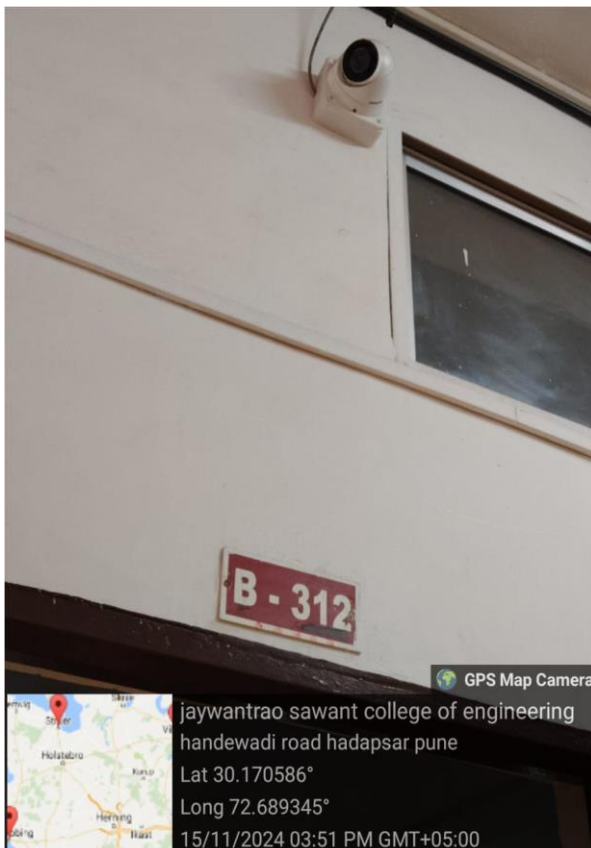

1. Facilities provided for woman

Sr. No.	Facility
1	CCTV surveillance
2	Ladies Hostel
3	Grievance Cell
4	Girls Common Room

1. CCTV surveillance:

For the safety of girl students Safety and security 24 hours working CCTV Surveillance system is present in the Institute. Female staffs, students feel that they are secure all the time on campus. The institute campus is well monitored by security personnel .The CCTV cameras are installed at many places to ensure safety and security of the girl students.