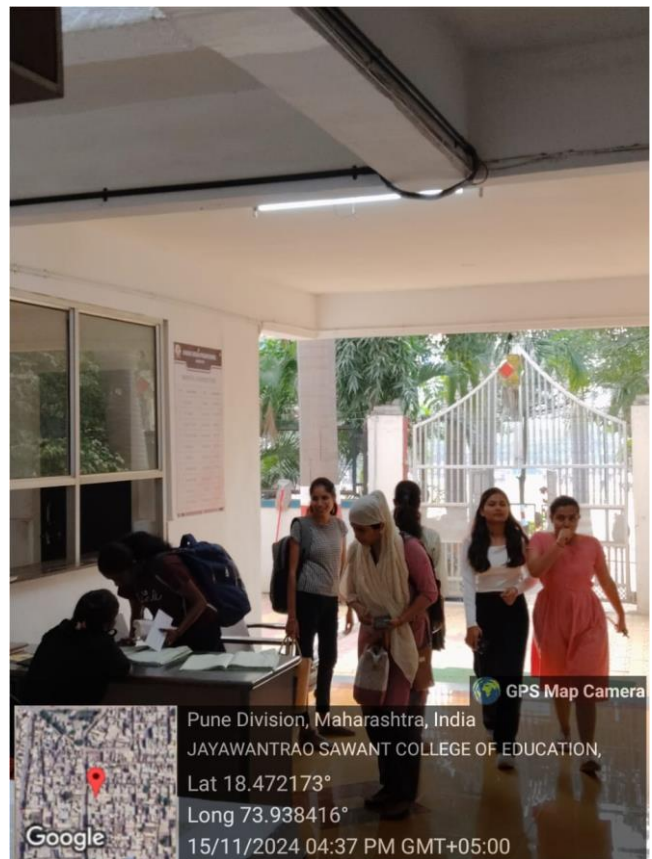

2. Ladies Hostel:

The Institute offers hostel accommodation for girls and located at the campus. Hostel is provided with one common kitchen cum mess units for girl students. Every member of the hostel is provided with basic amenities like Cot, Table, Chair, Ceiling Fan and Cupboard. Each hostel is equipped with solar water heating system. Common Room facilities with Cable TV and Telephone are available in hostel building. High Speed Wi-Fi Internet Connectivity is available within hostel premises. Canteen Facility is also available within the hostel premises. Along with all these facilities, strict security is provided 24*7. All attempts are made to provide hostel accommodation to as many students as possible.

JSCOE Girls Hostel