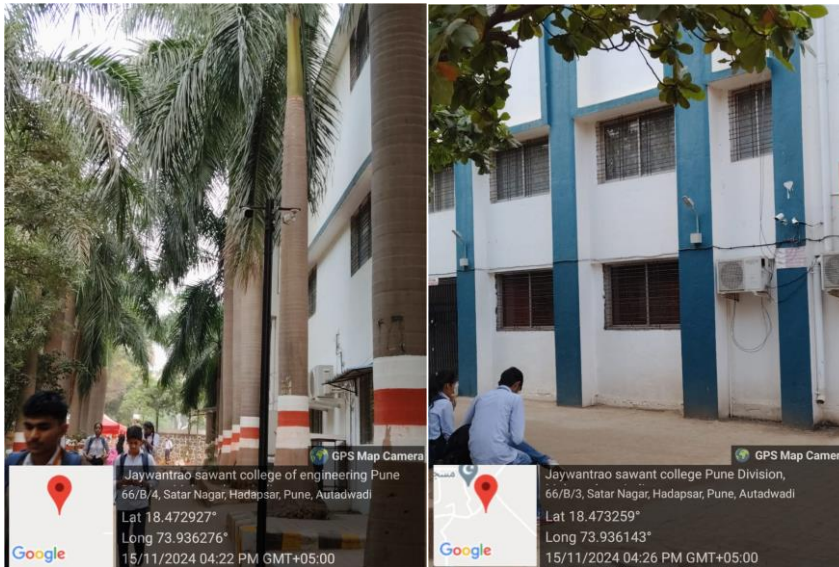

1. Facilities provided for woman

Sr. No.	Facility
1	CCTV surveillance
2	Ladies Hostel
3	Grievance Cell
4	Girls Common Room

1. CCTV surveillance:

For the safety of girl students Safety and security 24 hours working CCTV Surveillance system is present in the Institute. Female staffs, students feel that they are secure all the time on campus. The institute campus is well monitored by security personnel .The CCTV cameras are installed at many places to ensure safety and security of the girl students.