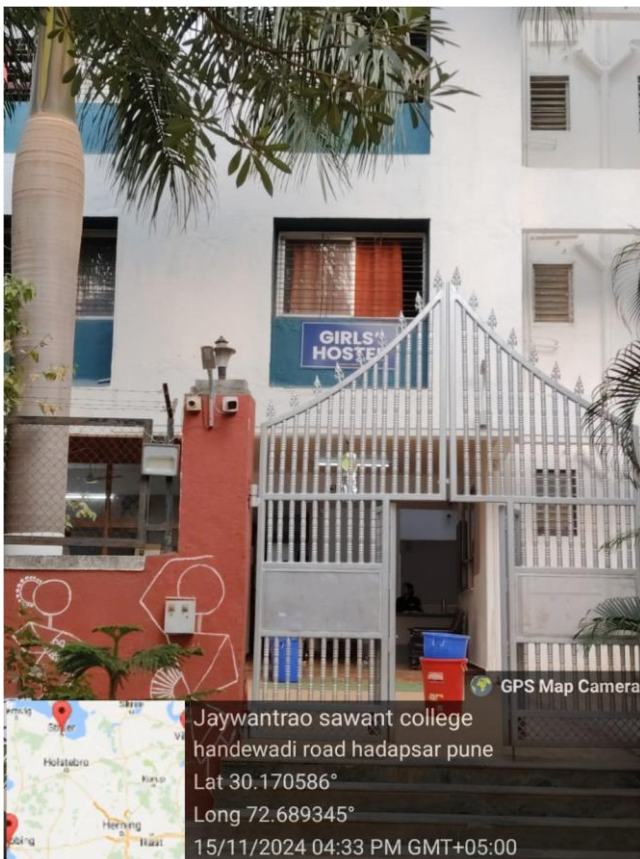

2. Ladies Hostel:

The Institute offers hostel accommodation for girls and located at the campus. Hostel is provided with one common kitchen cum mess units for girl students. Every member of the hostel is provided with basic amenities like Cot, Table, Chair, Ceiling Fan and Cupboard. Each hostel is equipped with solar water heating system. Common Room facilities with Cable TV and Telephone are available in hostel building. High Speed Wi-Fi Internet Connectivity is available within hostel premises. Canteen Facility is also available within the hostel premises. Along with all these facilities, strict security is provided 24*7. All attempts are made to provide hostel accommodation to as many students as possible.

JSCOE Girls Hostel